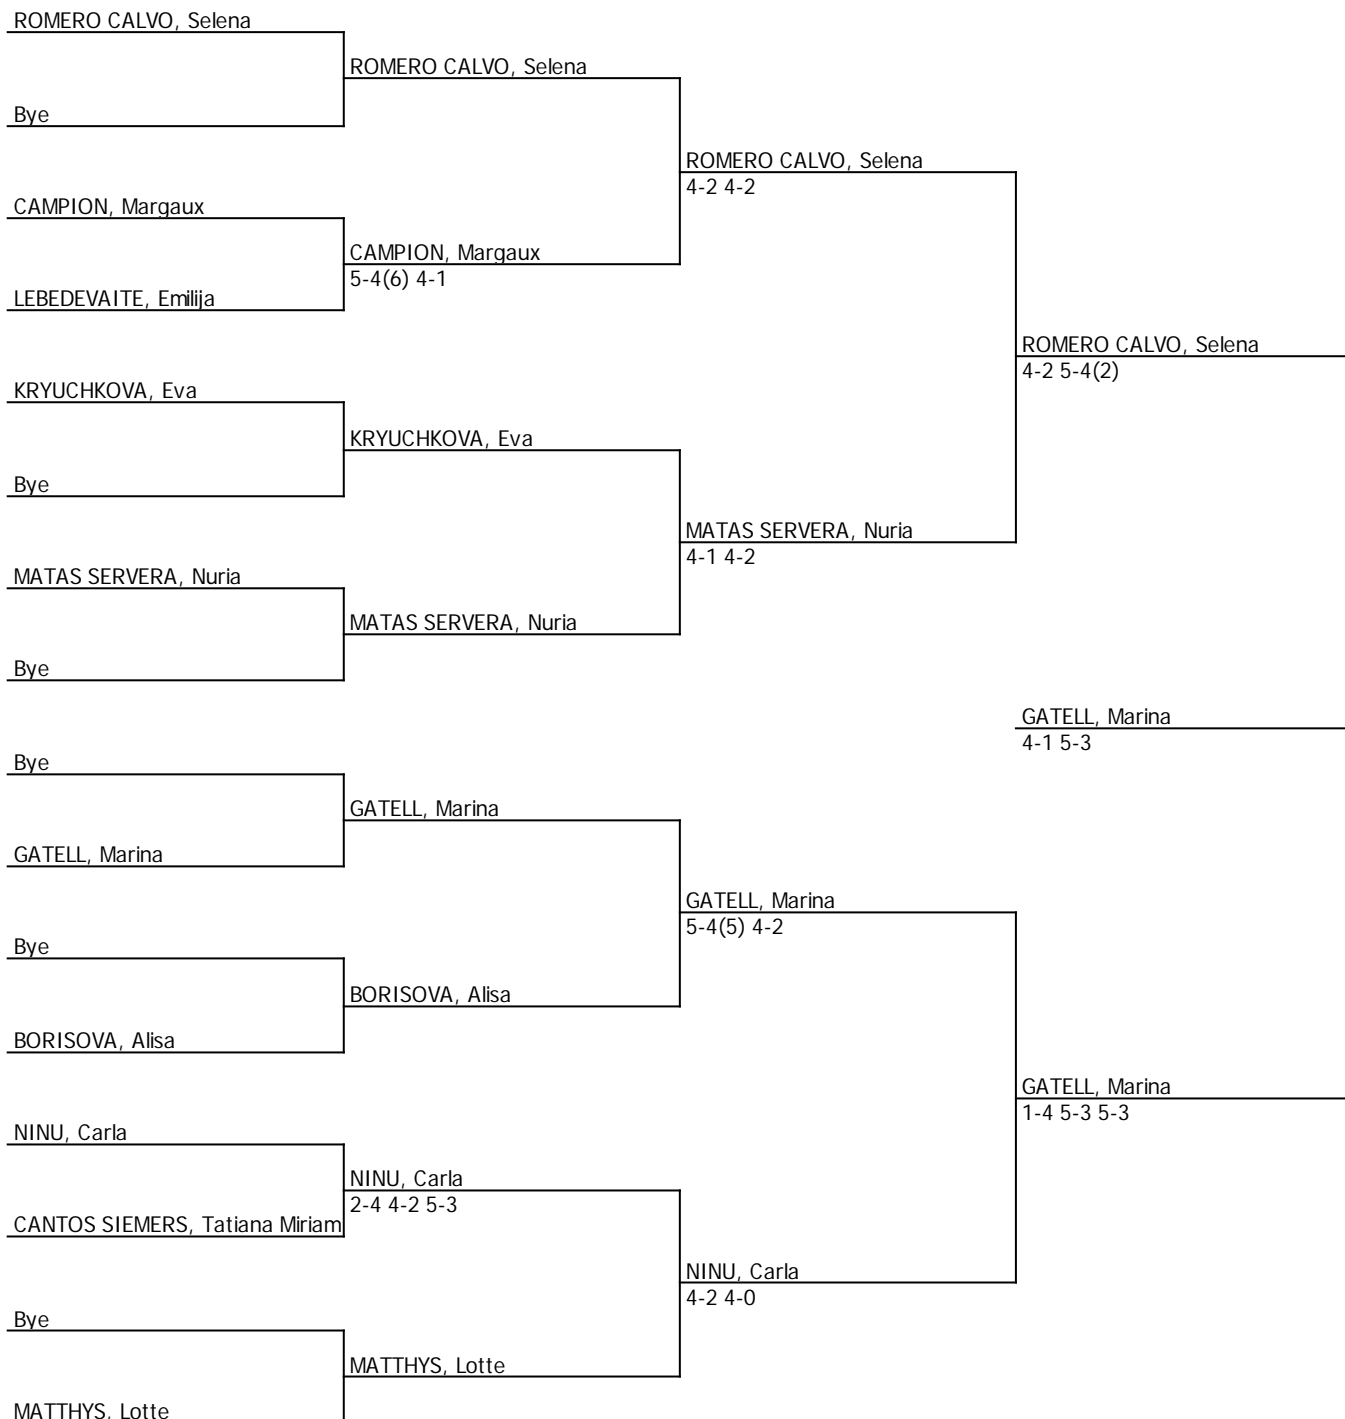

PLAYAS DE SANTA PONSА TROPHY U12

Tennis Europe Junior Tour

GS12 - GIRLS SINGLES 12 BONUS
DRAW

Week of	City, Country	Tourn. Key	Referee
28 OCT 2019	Santa Ponsа, ESP	TE-ESP-44B-2019	Jorge Reoyo
Round 1	Quarterfinals	Semifinals	Final

	# Seeded Players	# Lucky Losers	Replacing	www.tenniseurope.org Draw date/time: 27 OCT 2019 18:10 Last Direct Acceptance DJOKIC, Aleksandra (SRB)
				Player representatives Marina QUESADA OYONARTE
				Signature
				Jorge Reoyo