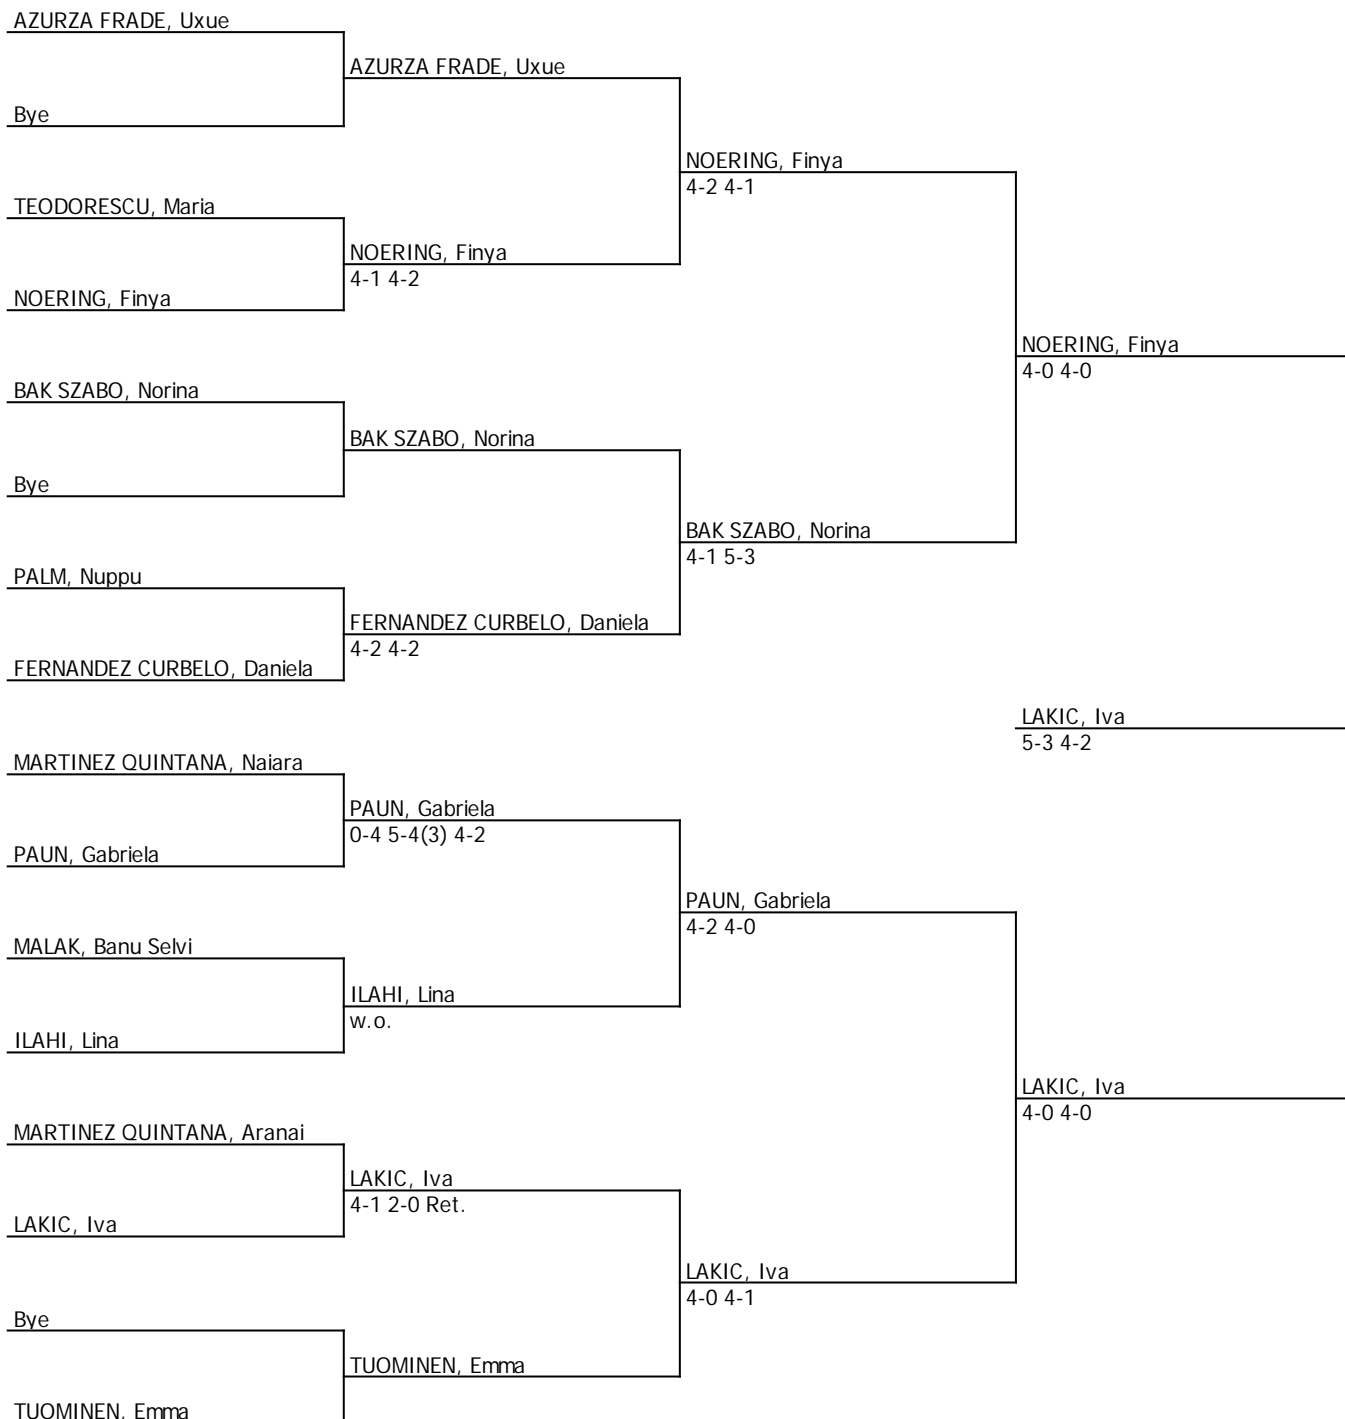

	# Seeded Players	# Lucky Losers	Replacing	Draw date/time: 20 OCT 2019 18:17
				Last Direct Acceptance ALTER, Simona (EST)
				Player representatives Alberto PULIDO MORENO Karen SAUCO ROQUE
				Signature Jesús Suárez

	# Seeded Players	# Lucky Losers	Replacing	www.tenniseurope.org
				Draw date/time: 20 OCT 2019 18:17
				Last Direct Acceptance ALTER, Simona (EST)
				Player representatives Alberto PULIDO MORENO Karen SAUCO ROQUE
				Signature Jesús Suárez